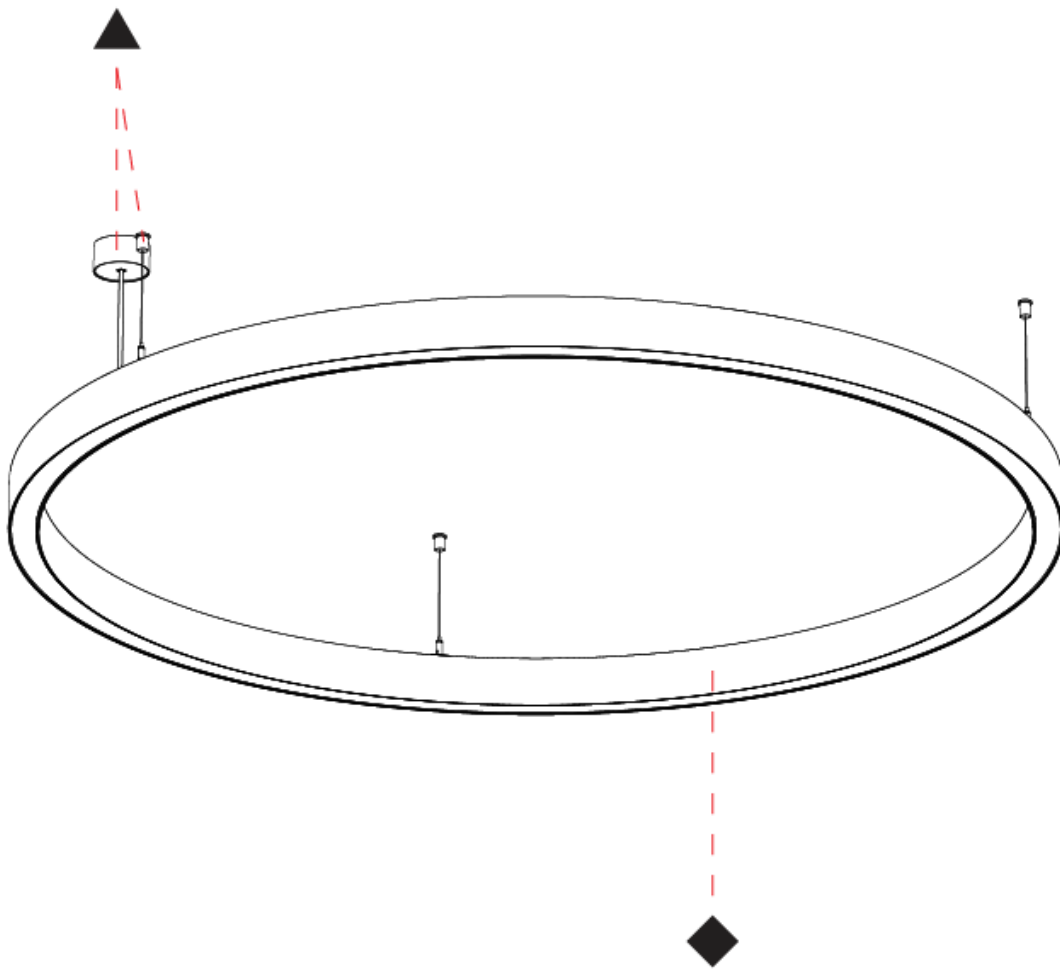

GLORIOUS 45 SUSPENSION

A3001078-

PROJECT	_____
TYPE	_____
SPECIFIER	_____
QUANTITY	_____
DATE	_____

A