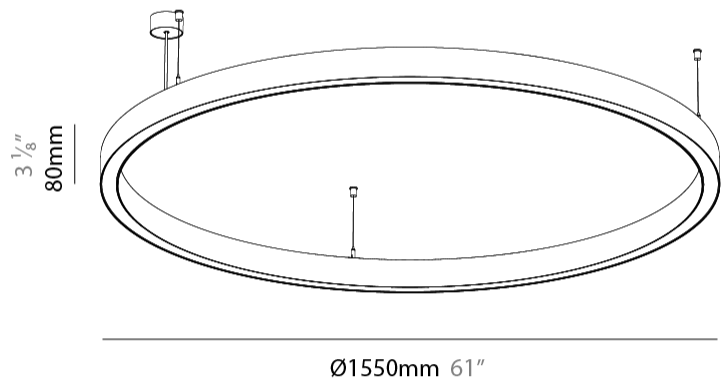

GENERAL

Series: Glorious
Subseries: Glorious 45
Partner: Prolicht
Division: Architectural
Installation: Suspension
Product Type: Pendant
Mounting Location: Ceiling
Light Distribution: Direct

PHYSICAL

Shape: Round
Diameter (mm): 1550
Diameter (in): 61
Height (mm): 76
Height (in): 3
Weight (kg): 9.5
Diffuser: PMMA - Opal / Microprism / Clear Microprism
Fixture Finish: SSR / BKV / CWI / CRY / HAB / UFT / ITA / RUA / FTG / MYG / LOD / PUS / FRO / FUP / KIA / POP / BLS / SPG / MEY / GOH / CHC / COM / ABZ / JAG / OBR / MOS / ROR
Fixture Material: PMMA / Aluminum
Cable Details: 2000mm/78 3/4" or 6000mm/236 1/4" Cable Transparent

ELECTRICAL

Lamp Type: LED
Input Wattage (W): 103.5
Total Output Wattage (W): 93.6
Dimming: Non-Dimming / 0-10V Dimming / Phase Dimming / DALI Dimming / MATTER Dimming
Driver Included: Yes
Driver Location: Integrated
Driver Type: Constant Current - Universal
Driver Class: Class 2
Input Voltage (V): 120 - 277
Constant Current (MA): 350

LED

Color Temperature (°K): 2700 / 3000 / 3500 / 4000
Max. Delivered Lumen (lm): Max 12112
Nominal Lumen (lm): Max 17040
CRI: >90 CRI
Lamp Life (hrs): 50000

OPTICAL

Adjustability: Fixed

RATINGS AND CERTIFICATIONS

Certified By: Certified for North American Standards
IP rating: IP40